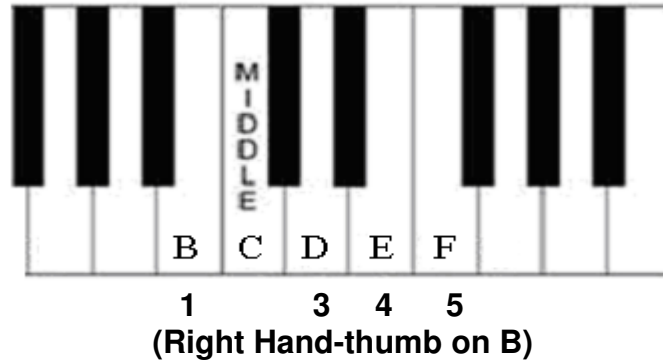

Smoke on the water- Deep Purple

Arranger: Ido Ronen

1 – 3 – 4 _	1 – 3 – 5 – 4 _
1 – 3 – 4 _	3 – 1 _____,

This sign:
Indicates tone length
(The longer the line is,
the longer you should
hold the key down).

This sign: , indicates
the ending of a
musical phrase.

***Instructions:**
 1. Listen to the Audio file a couple of times.
 2. Place your hand in the position shown above, and play easily by using the finger numbers.
 3. Now play the melody at different places on the piano: The letters below will tell you with which key you should start playing - For example: If you start with E you'll put your Thumb on E and play: E – G – A _ , etc